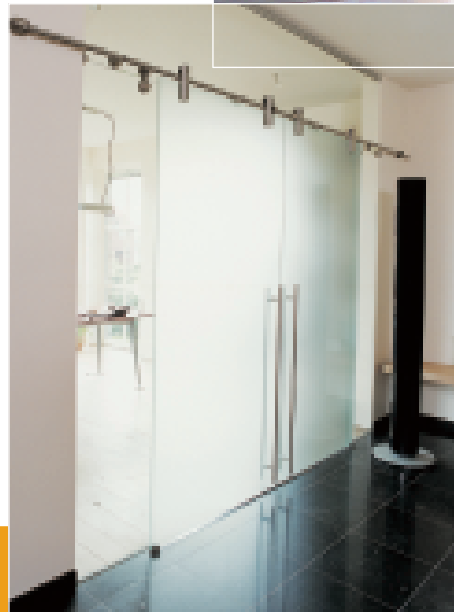

Interior Glass Doors and partitions

Custom made to order in clear, etched or tinted blue and green. Also available with the addition of a contemporary or traditional etched design, or individually designed with a company name or logo.

Simple to install into any existing opening or door frame, all of our frameless doors utilise a range of state of the art glass fittings, available in several styles and finishes including polished and satin chrome.

Door types

1. Interior glass doors on hinges and butts with lever latch handles.
2. Swing type hinged glass doors opening 180°.
3. Pivot type hinged glass doors with overhead closers or floor springs.
4. Sliding glass doors with visible high grade stainless steel rail.
5. Sliding glass doors with clamp system (suitable for wardrobes/false ceilings).
6. Pivoting internal or external glass system.

Glass can enhance any room with single doors and window shelves through to partition doors spanning a whole area.