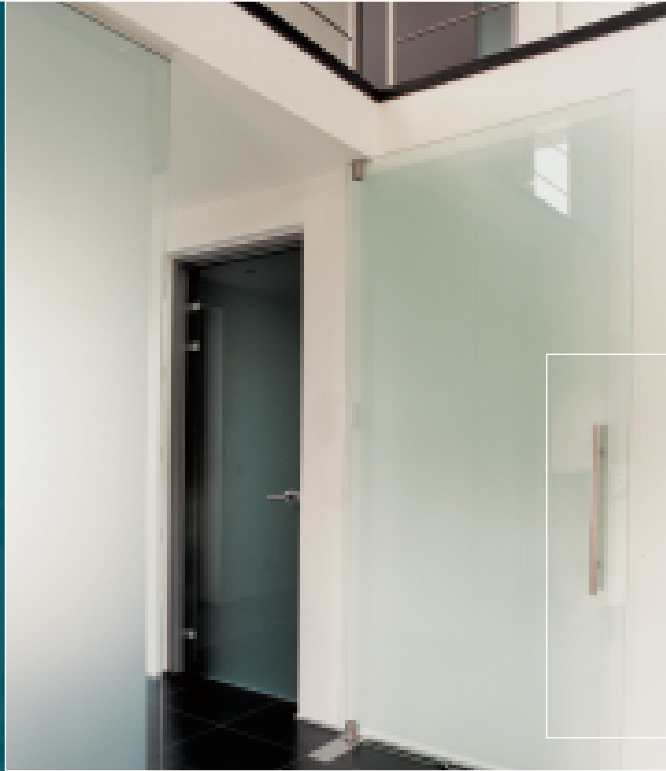

BESPOKE GLASS DESIGN AND PRODUCTION SINCE 1978

Interior Glass Doors, Partitions & Screens

*A contemporary
range of completely
frameless interior
glass doors,
partitions and
screens for the home
and office.*

WWW.GOGLASS.CO.UK

BESPOKE GLASS DESIGN AND PRODUCTION SINCE 1978

*Bring light and a feeling of space
into any room with hinged and
sliding glass doors complimenting
any modern interior décor*

Interior Glass Doors and partitions

Custom made to order in clear, etched or tinted blue and green. Also available with the addition of a contemporary or traditional etched design, or individually designed with a company name or logo.

Simple to install into any existing opening or door frame, all of our frameless doors utilise a range of state of the art glass fittings, available in several styles and finishes including polished and satin chrome.

Glass can enhance any room with single doors and window shelves through to partition doors spanning a whole area.

Specification

- 8 or 10mm Toughened glass to BS6206 Class A
- Sandblasted glass coated with Ritec Clear-shield "easy clean" coating.
- Available key or indicator locking for bathrooms.