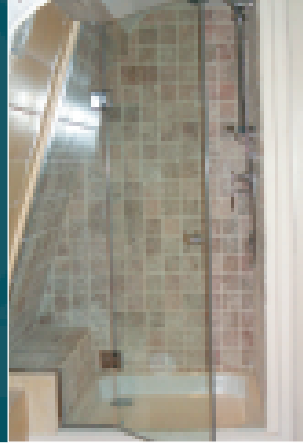

Frameless Glass Showers

Each unit is individually manufactured from quality toughened glass in clear, etched or tinted green and blue. Also available with a traditional or contemporary design to further compliment your bathroom.

Screen configurations.

1. Fixed glass screen.
2. Hinged glass door.
3. 90° enclosure.
4. Over bath panel.
5. Loft conversion enclosure.

All shower panels are supplied complete with :

- Installation instructions.
- 8 or 10mm Toughened glass to BS6206 Class A.
- Double action sprung hinges from approx 25 degrees in Polished and Satin chrome with water impenetrable gaskets.
- PVC sealing strips.